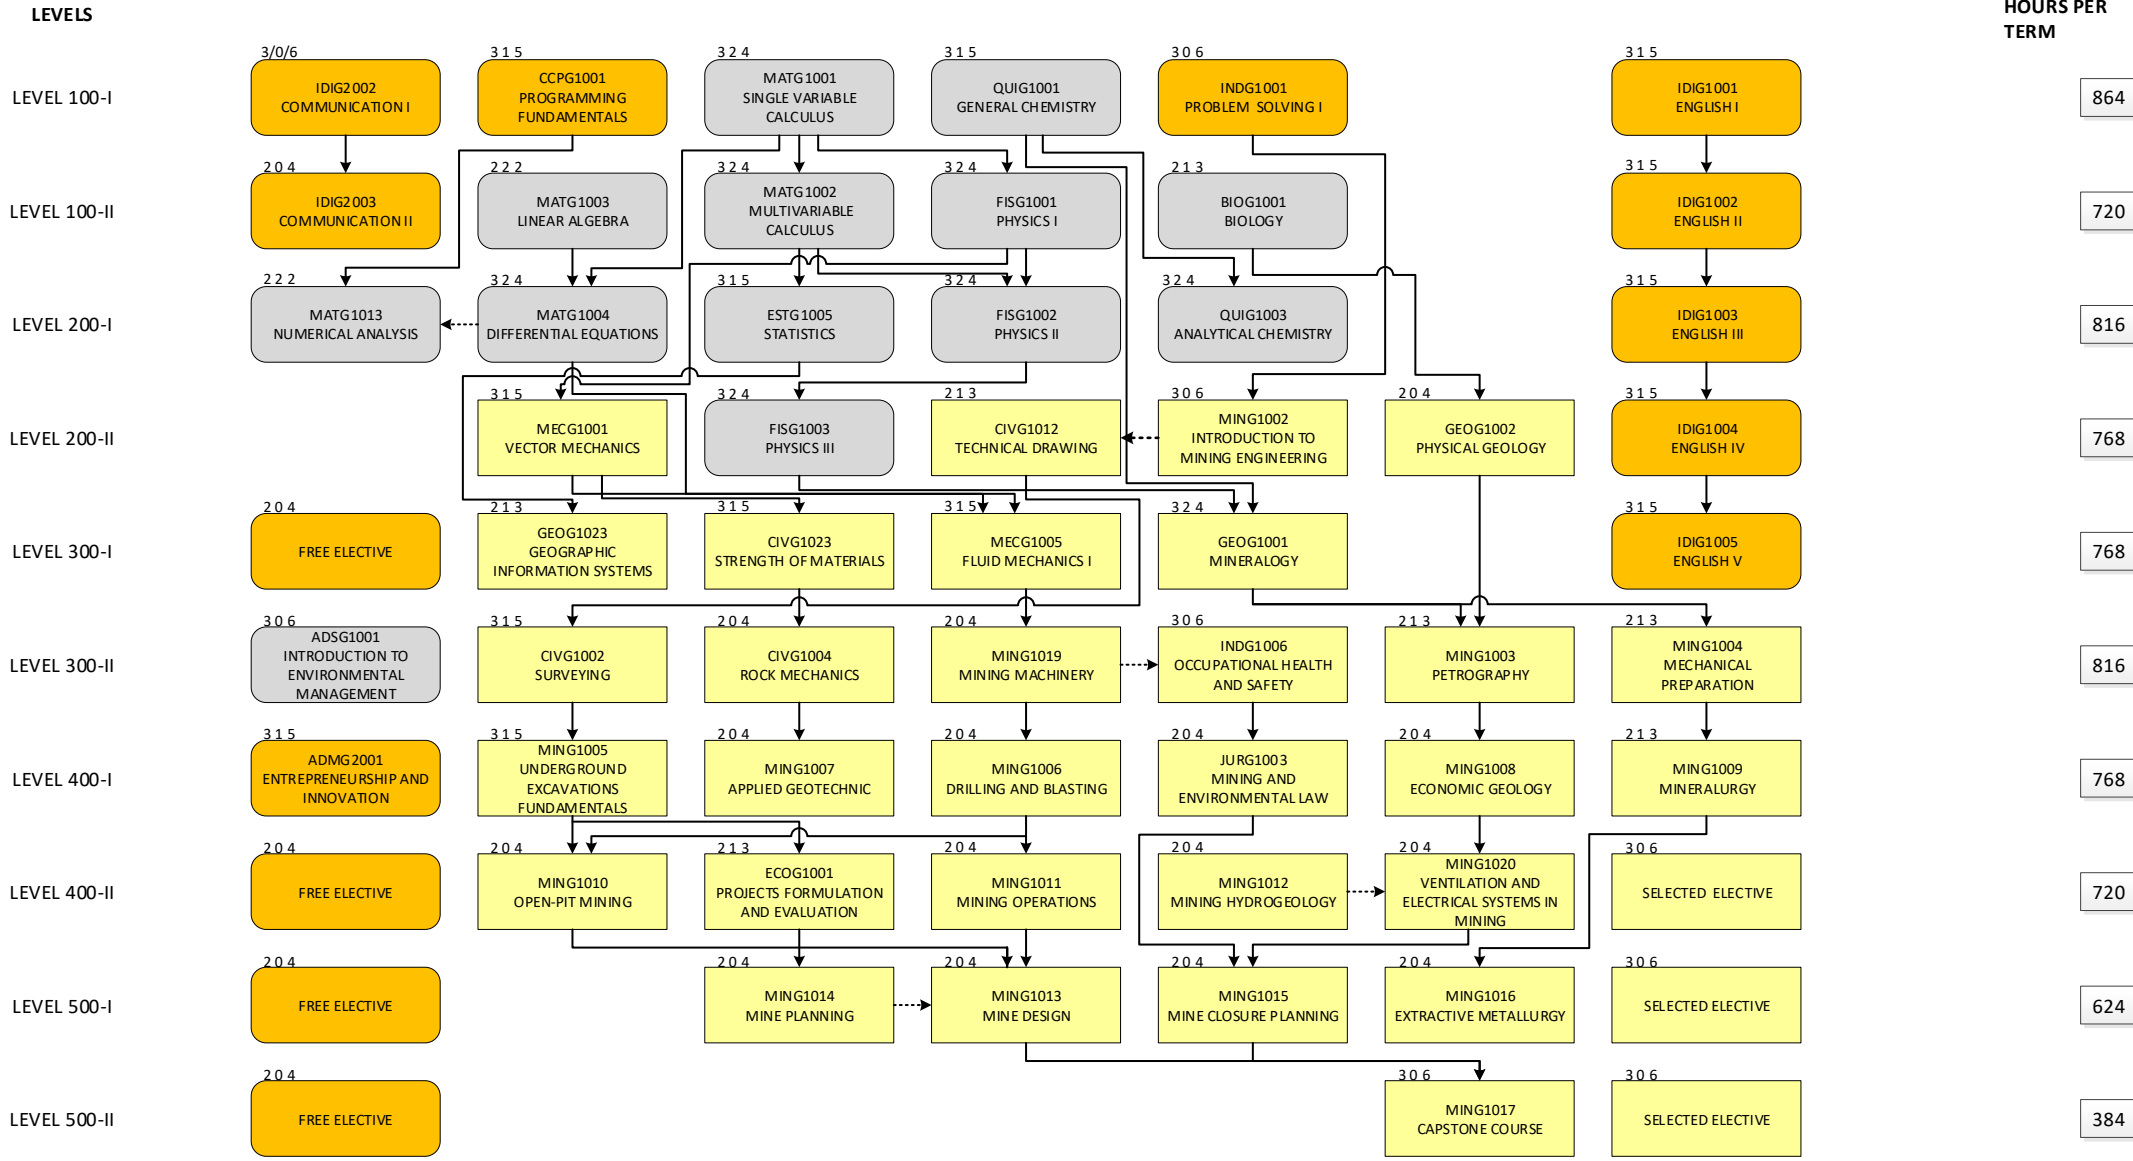

FACULTY OF GEOSCIENCES ENGINEERING-FICT
MINING ENGINEERING PROGRAM

LEGENDS

TH/PH/IWH
 Course Code
 Course

HD TEACHING HOURS
 HP PRACTICAL HOURS
 HTA INDEPENDENT WORK HOURS

↓ PRE-REQUISITE -.-> CO-REQUISITE

COURSE TYPES

○ MATH & BASIC SCIENCES □ ENGINEERING TOPICS ○ OTHER

TOTAL HOURS 7248

PRE-PROFESSIONAL INTERNSHIP HOURS (*) 400

PROJECT HOURS 400

(*) At least 160 hours should be community service (outreach).